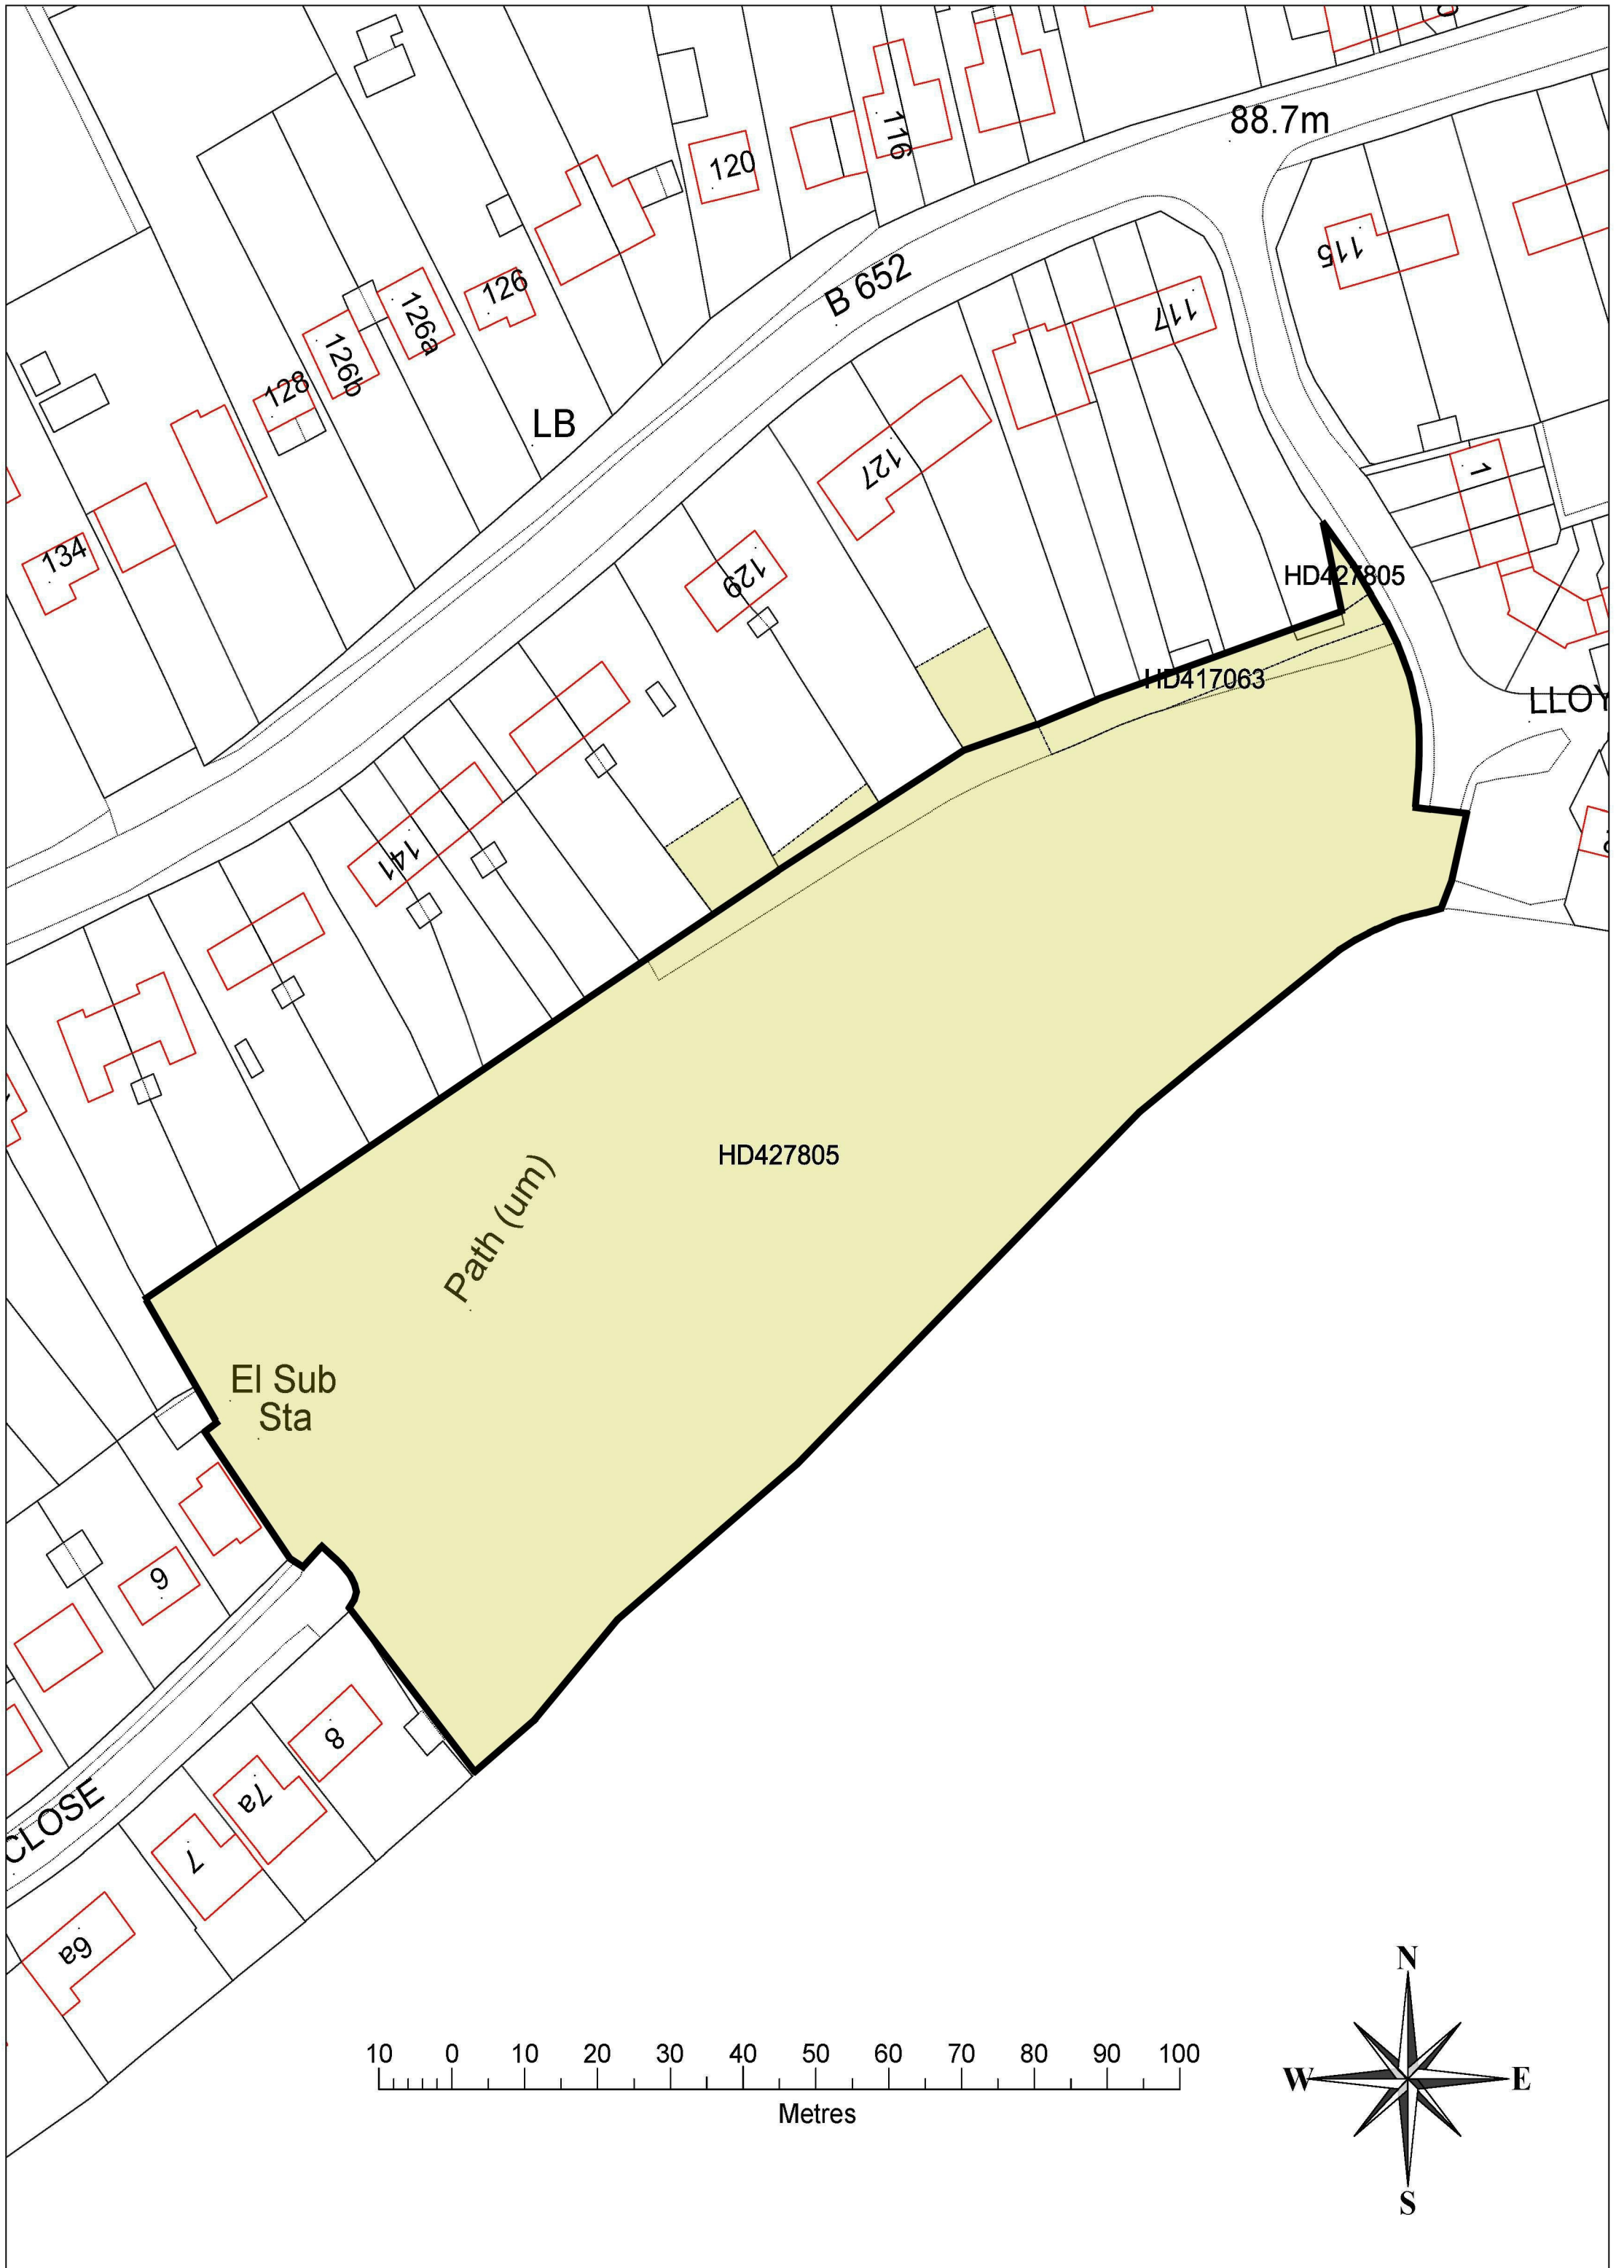

Title :- Land Lloyd Way, Kimpton, Hertfordshire SG4 8QS

Scale: 1:1250
Date: 28:09:12